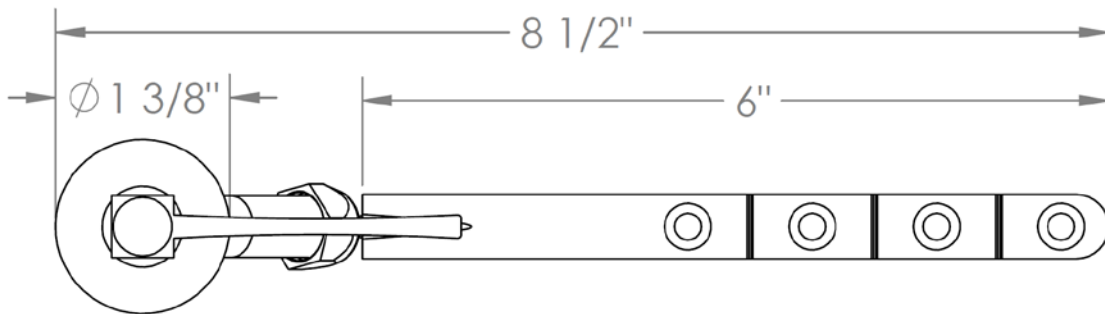

**115-0.11-MZ4**

**Tank Lever**

Note: Watermark cannot guarantee fit with any specific tank. Please check dimensions for compatibility.

**WATERMARK DESIGNS 3/9/2018**

**115-0.11**  
Tank Lever