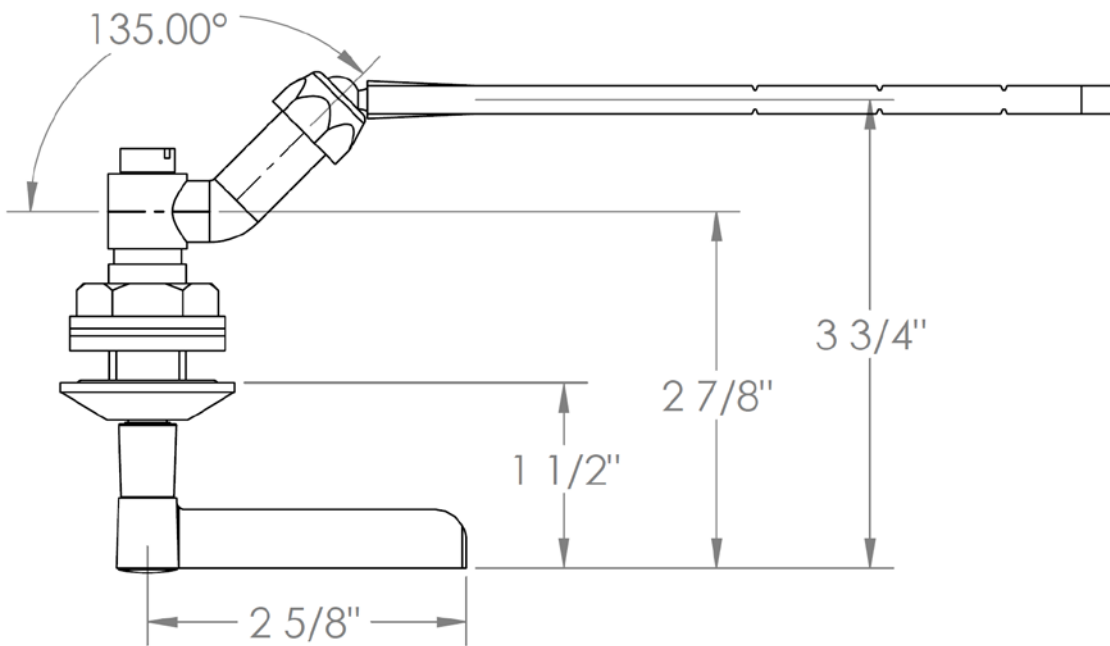

**115-0.11-MZ4**

**Tank Lever**

Note: Watermark cannot guarantee fit with any specific tank. Please check dimensions for compatibility.

**WATERMARK DESIGNS 3/9/2018**

**115-0.11**  
Tank Lever